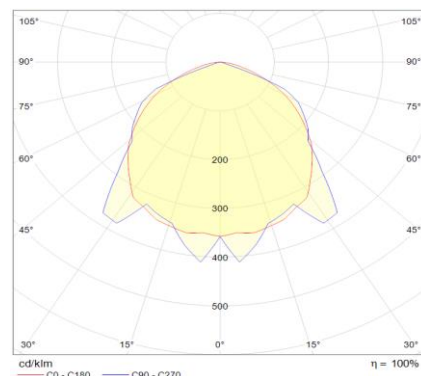

PHOTOMETRIC

*MSI reserve the right to change and amend the specification without prior notice

*Actual power consumption may vary from supplier's specification subject to power supply voltage etc variations